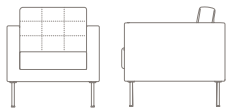

Lounge chair tufted
203141
w28.5" d30.25" h32.5"