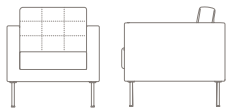

## Statement of line

Lounge chair non-tufted  
**203041**  
w28.5" d30.25" h32.5"

Loveseat non-tufted  
**203042**  
w61" d30.25" h32.5"

Sofa non-tufted  
**203043**  
w77" d30.25" h32.5"

Lounge chair tufted  
**203141**  
w28.5" d30.25" h32.5"