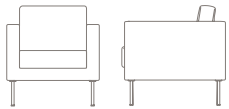

Cubic

Features

- Fully upholstered
- Loose seat and back cushions
- Must specify leg style
- Plain/non-tufted seat and back cushions (non-tufted)
- Square sewn/tufted detail on seat and back cushions (tufted)

Options

- Metal sled base
- Round brushed aluminum legs
- Exposed wood tapered leg available in Beech or Ash
- Wood sled base available in Beech or Ash

Full product information

View or download the online price list for complete specification information and statement of line.

Statement of line

Lounge chair non-tufted
203041
w28.5" d30.25" h32.5"