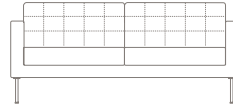

Sofa tufted
203143
w77" d30.25" h32.5"