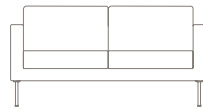

Cubic

Sometimes, undefined spaces are the most useful. With clean lines and various stitching and leg options, Cubic fits for both a quick meeting spot and a quiet corner for recharging. Create the perfect in-between space with the help of Cubic.

Cubic

Features

- Fully upholstered
- Loose seat and back cushions
- Must specify leg style
- Plain/non-tufted seat and back cushions (non-tufted)
- Square sewn/tufted detail on seat and back cushions (tufted)

Options

- Metal sled base
- Round brushed aluminum legs
- Exposed wood tapered leg available in Beech or Ash
- Wood sled base available in Beech or Ash

Full product information

View or download the online price list for complete specification information and statement of line.

Statement of line

Lounge chair non-tufted
203041
w28.5" d30.25" h32.5"

Loveseat non-tufted
203042
w61" d30.25" h32.5"

Sofa non-tufted
203043
w77" d30.25" h32.5"

Lounge chair tufted
203141
w28.5" d30.25" h32.5"