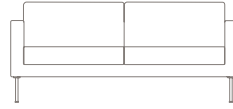

## Statement of line

Lounge chair non-tufted  
**203041**  
w28.5" d30.25" h32.5"

Loveseat non-tufted  
**203042**  
w61" d30.25" h32.5"

Sofa non-tufted  
**203043**  
w77" d30.25" h32.5"

Lounge chair tufted  
**203141**  
w28.5" d30.25" h32.5"