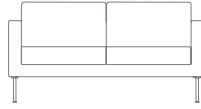

## Options

- Metal sled base
- Round brushed aluminum legs
- Exposed wood tapered leg available in Beech or Ash
- Wood sled base available in Beech or Ash

## Statement of line

Lounge chair non-tufted  
**203041**  
w28.5" d30.25" h32.5"

Loveseat non-tufted  
**203042**  
w61" d30.25" h32.5"

Sofa non-tufted  
**203043**  
w77" d30.25" h32.5"

Lounge chair tufted  
**203141**  
w28.5" d30.25" h32.5"