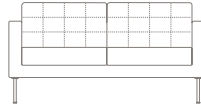

## Statement of line

Lounge chair non-tufted  
**203041**  
w28.5" d30.25" h32.5"

Loveseat non-tufted  
**203042**  
w61" d30.25" h32.5"

Sofa non-tufted  
**203043**  
w77" d30.25" h32.5"

Lounge chair tufted  
**203141**  
w28.5" d30.25" h32.5"