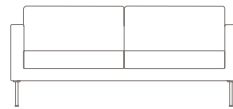

Cubic

Sometimes, undefined spaces are the most useful. With clean lines and various stitching and leg options, Cubic fits for both a quick meeting spot and a quiet corner for recharging. Create the perfect in-between space with the help of Cubic.

Cubic

Features

- Fully upholstered
- Loose seat and back cushions
- Must specify leg style
- Plain/non-tufted seat and back cushions (non-tufted)
- Square sewn/tufted detail on seat and back cushions (tufted)

Options

- Metal sled base
- Round brushed aluminum legs
- Exposed wood tapered leg available in Beech or Ash
- Wood sled base available in Beech or Ash

Full product information

View or download the online price list for complete specification information and statement of line.

Statement of line

Lounge chair non-tufted
203041
w28.5" d30.25" h32.5"

Loveseat non-tufted
203042
w61" d30.25" h32.5"

Sofa non-tufted
203043
w77" d30.25" h32.5"

Lounge chair tufted
203141
w28.5" d30.25" h32.5"