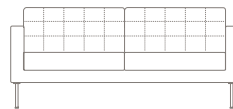

Statement of line

Lounge chair non-tufted
203041
w28.5" d30.25" h32.5"

Loveseat non-tufted
203042
w61" d30.25" h32.5"

Sofa non-tufted
203043
w77" d30.25" h32.5"

Lounge chair tufted
203141
w28.5" d30.25" h32.5"

Loveseat tufted
203142
w61" d30.25" h32.5"

Sofa tufted
203143
w77" d30.25" h32.5"

Non-tufted sofa with exposed wood tapered leg

Non-tufted loveseat with metal sled base

Tufted lounge chair with round legs