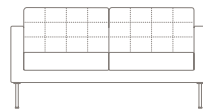

Statement of line

Lounge chair non-tufted
203041
w28.5" d30.25" h32.5"

Loveseat non-tufted
203042
w61" d30.25" h32.5"

Sofa non-tufted
203043
w77" d30.25" h32.5"

Lounge chair tufted
203141
w28.5" d30.25" h32.5"

Loveseat tufted
203142
w61" d30.25" h32.5"

Sofa tufted
203143
w77" d30.25" h32.5"

Non-tufted sofa with exposed wood tapered leg

Non-tufted loveseat with metal sled base

Tufted lounge chair with round legs